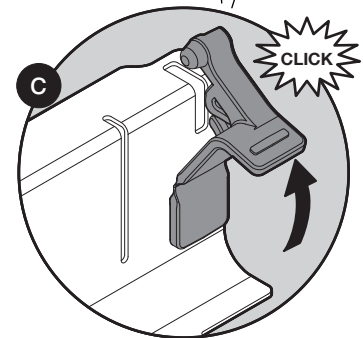

5

6

www.freezyboy.com/support

b
ON / OFF